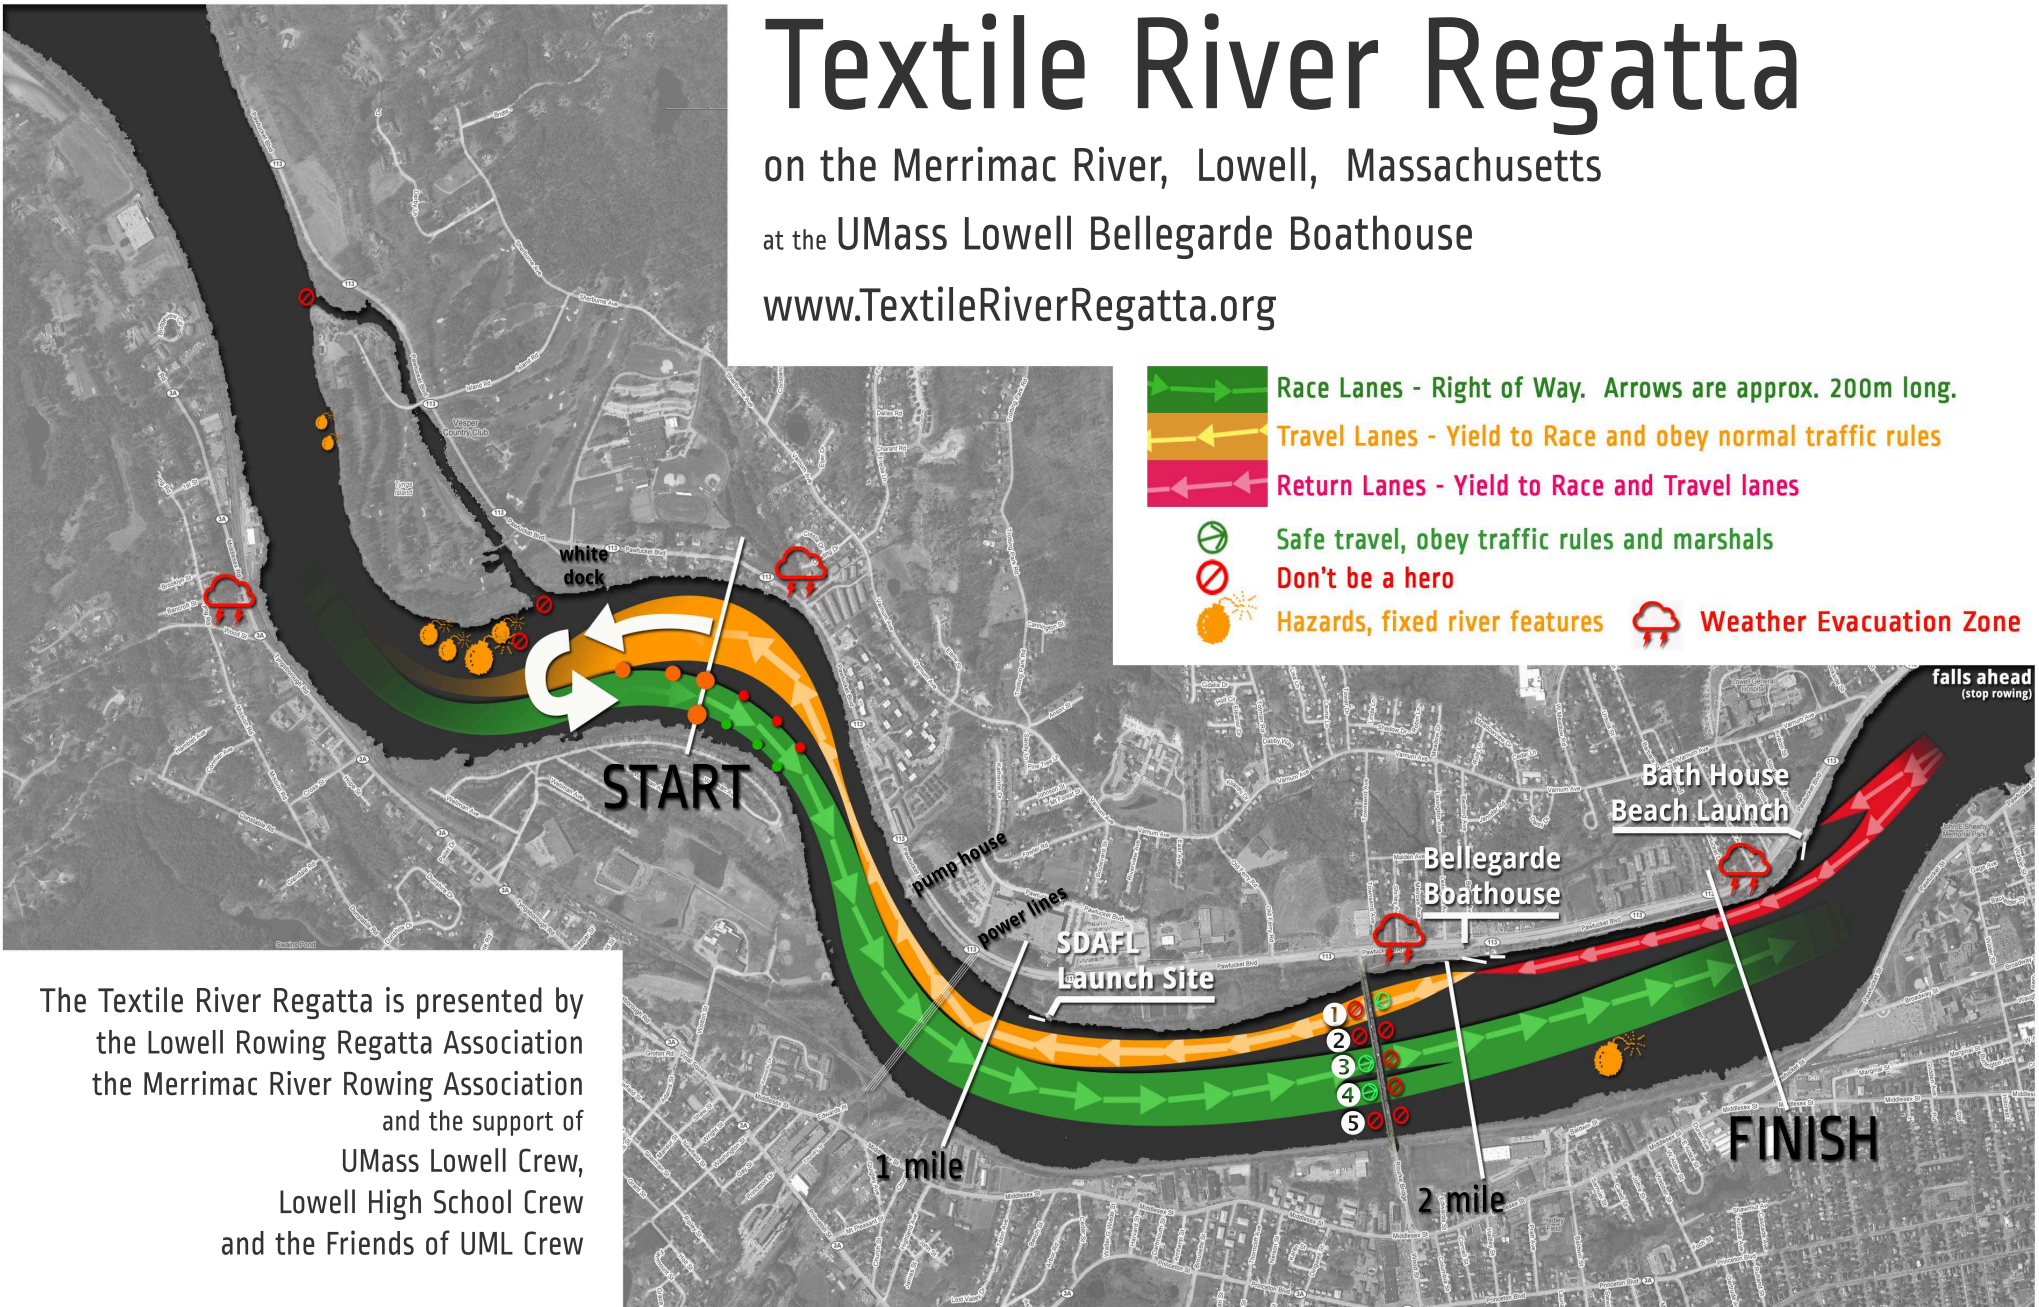

# Textile River Regatta

on the Merrimac River, Lowell, Massachusetts

at the UMass Lowell Bellegarde Boathouse

[www.TextileRiverRegatta.org](http://www.TextileRiverRegatta.org)

- Race Lanes - Right of Way. Arrows are approx. 200m long.
- Travel Lanes - Yield to Race and obey normal traffic rules
- Return Lanes - Yield to Race and Travel lanes
- Safe travel, obey traffic rules and marshals
- Don't be a hero
- Hazards, fixed river features
- Weather Evacuation Zone

The Textile River Regatta is presented by the Lowell Rowing Regatta Association the Merrimac River Rowing Association and the support of UMass Lowell Crew, Lowell High School Crew and the Friends of UML Crew

falls ahead  
(stop rowing)

**FINISH**