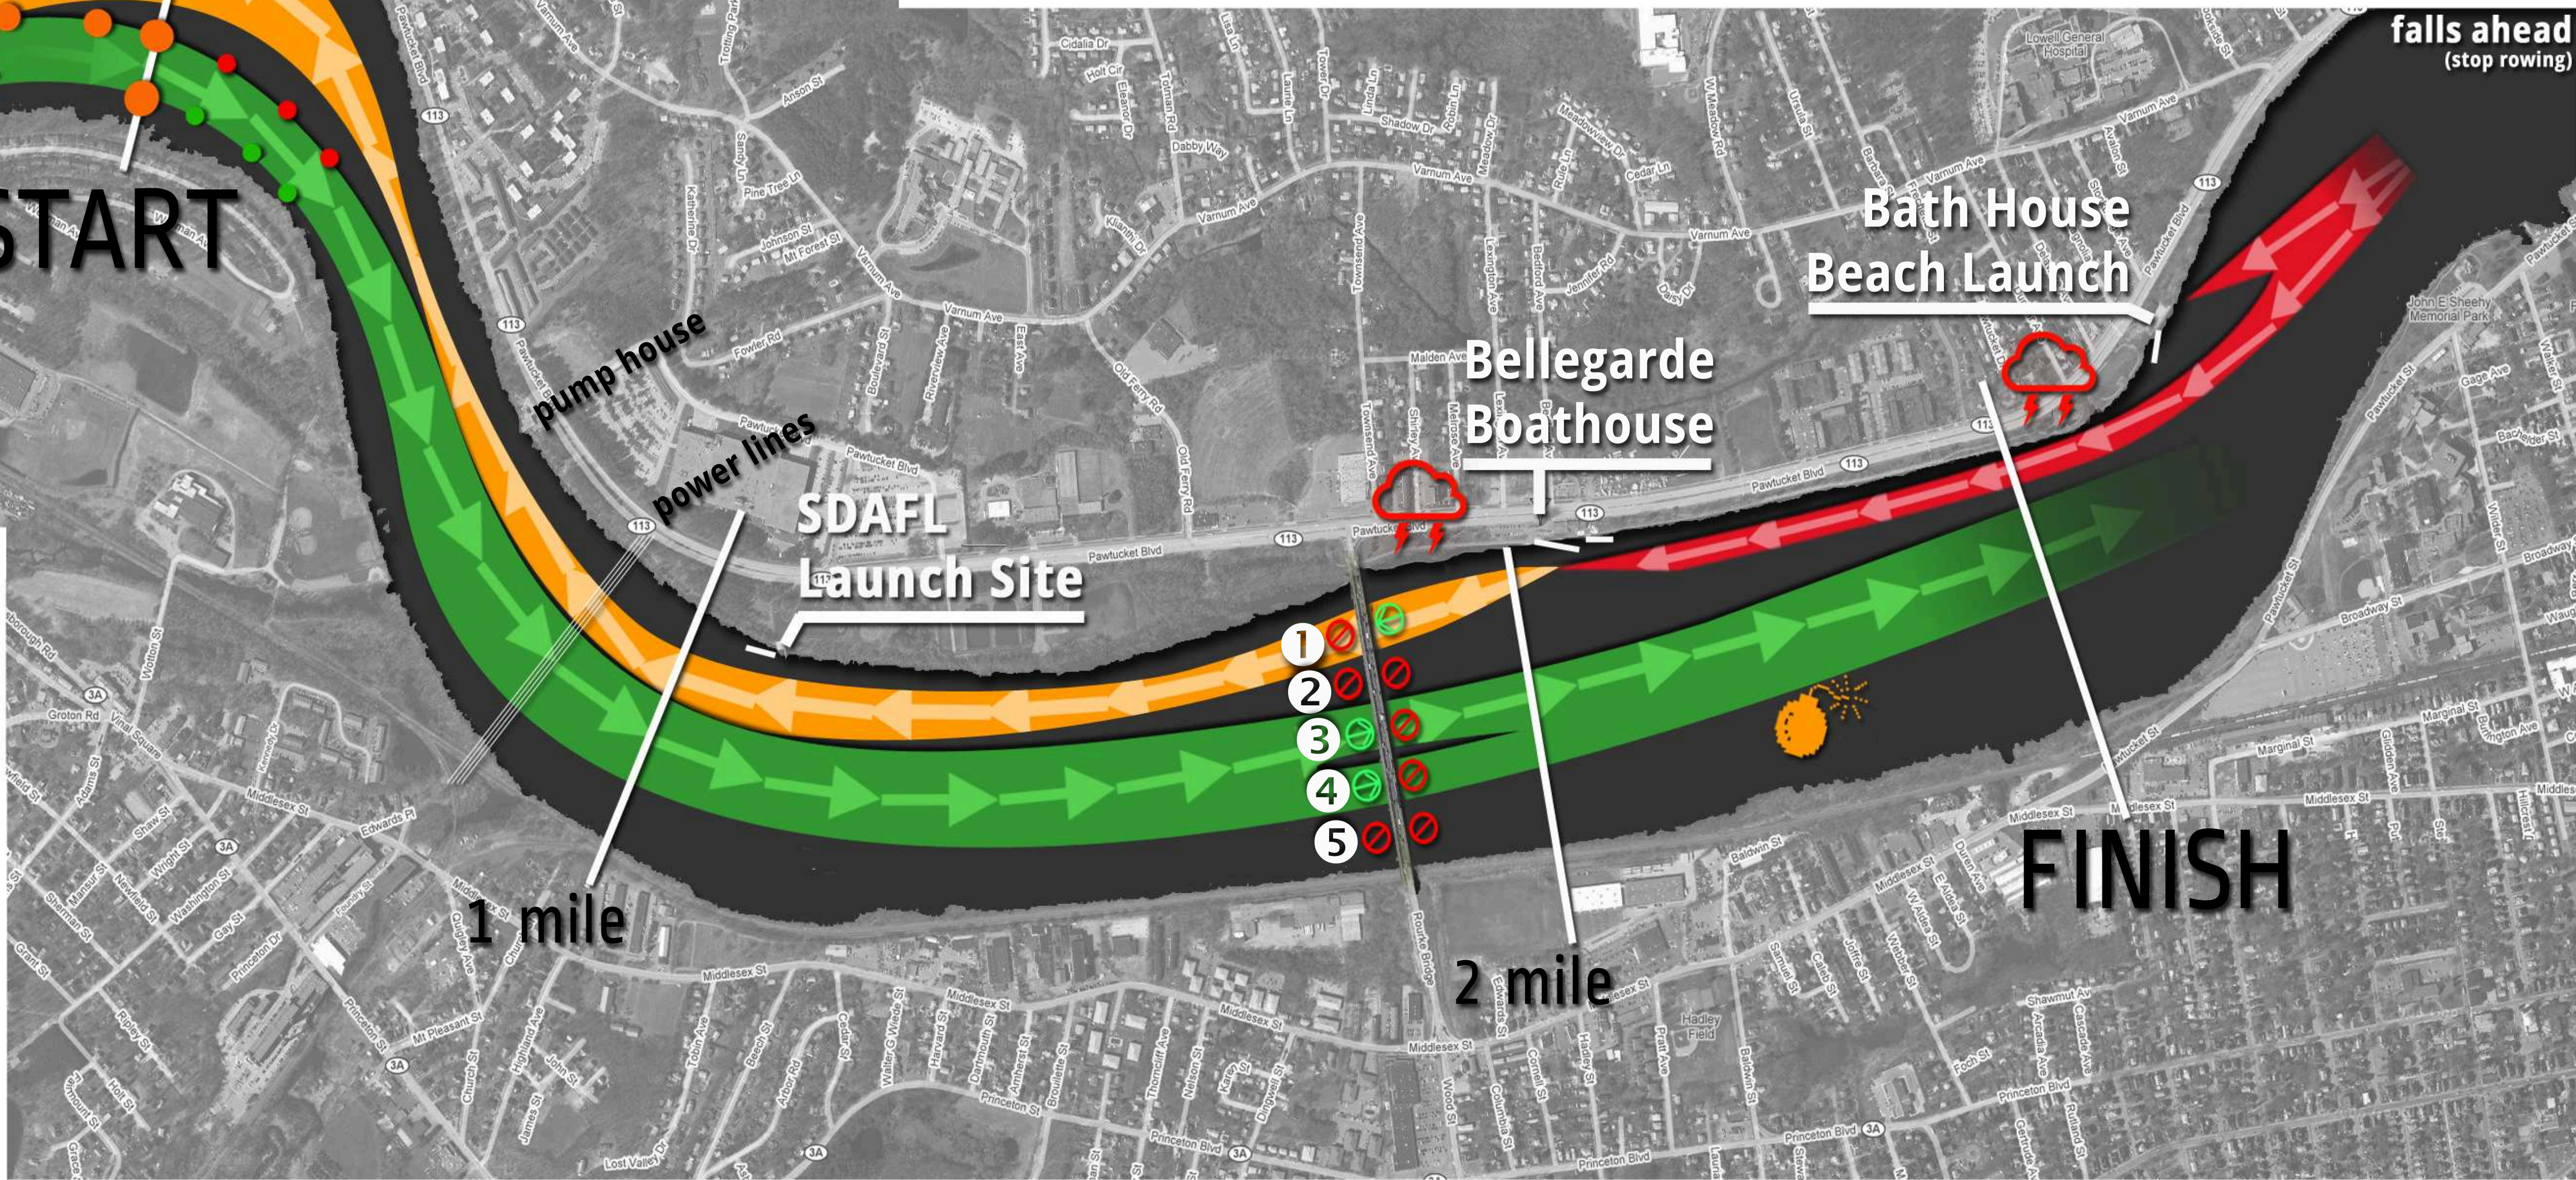

Textile River Regatta

on the Merrimac River, Lowell, Massachusetts
at the UMass Lowell Bellegarde Boathouse
www.TextileRiverRegatta.org

- Race Lanes - Right of Way. Arrows are approx. 200m long.
- Travel Lanes - Yield to Race and obey normal traffic rules
- Return Lanes - Yield to Race and Travel lanes
- Safe travel, obey traffic rules and marshals
- Don't be a hero
- Hazards, fixed river features
- Weather Evacuation Zone

The Textile River Regatta is presented by the Lowell Rowing Regatta Association, the Merrimac River Rowing Association, and the support of UMass Lowell Crew, Lowell High School Crew, and the Friends of UML Crew.