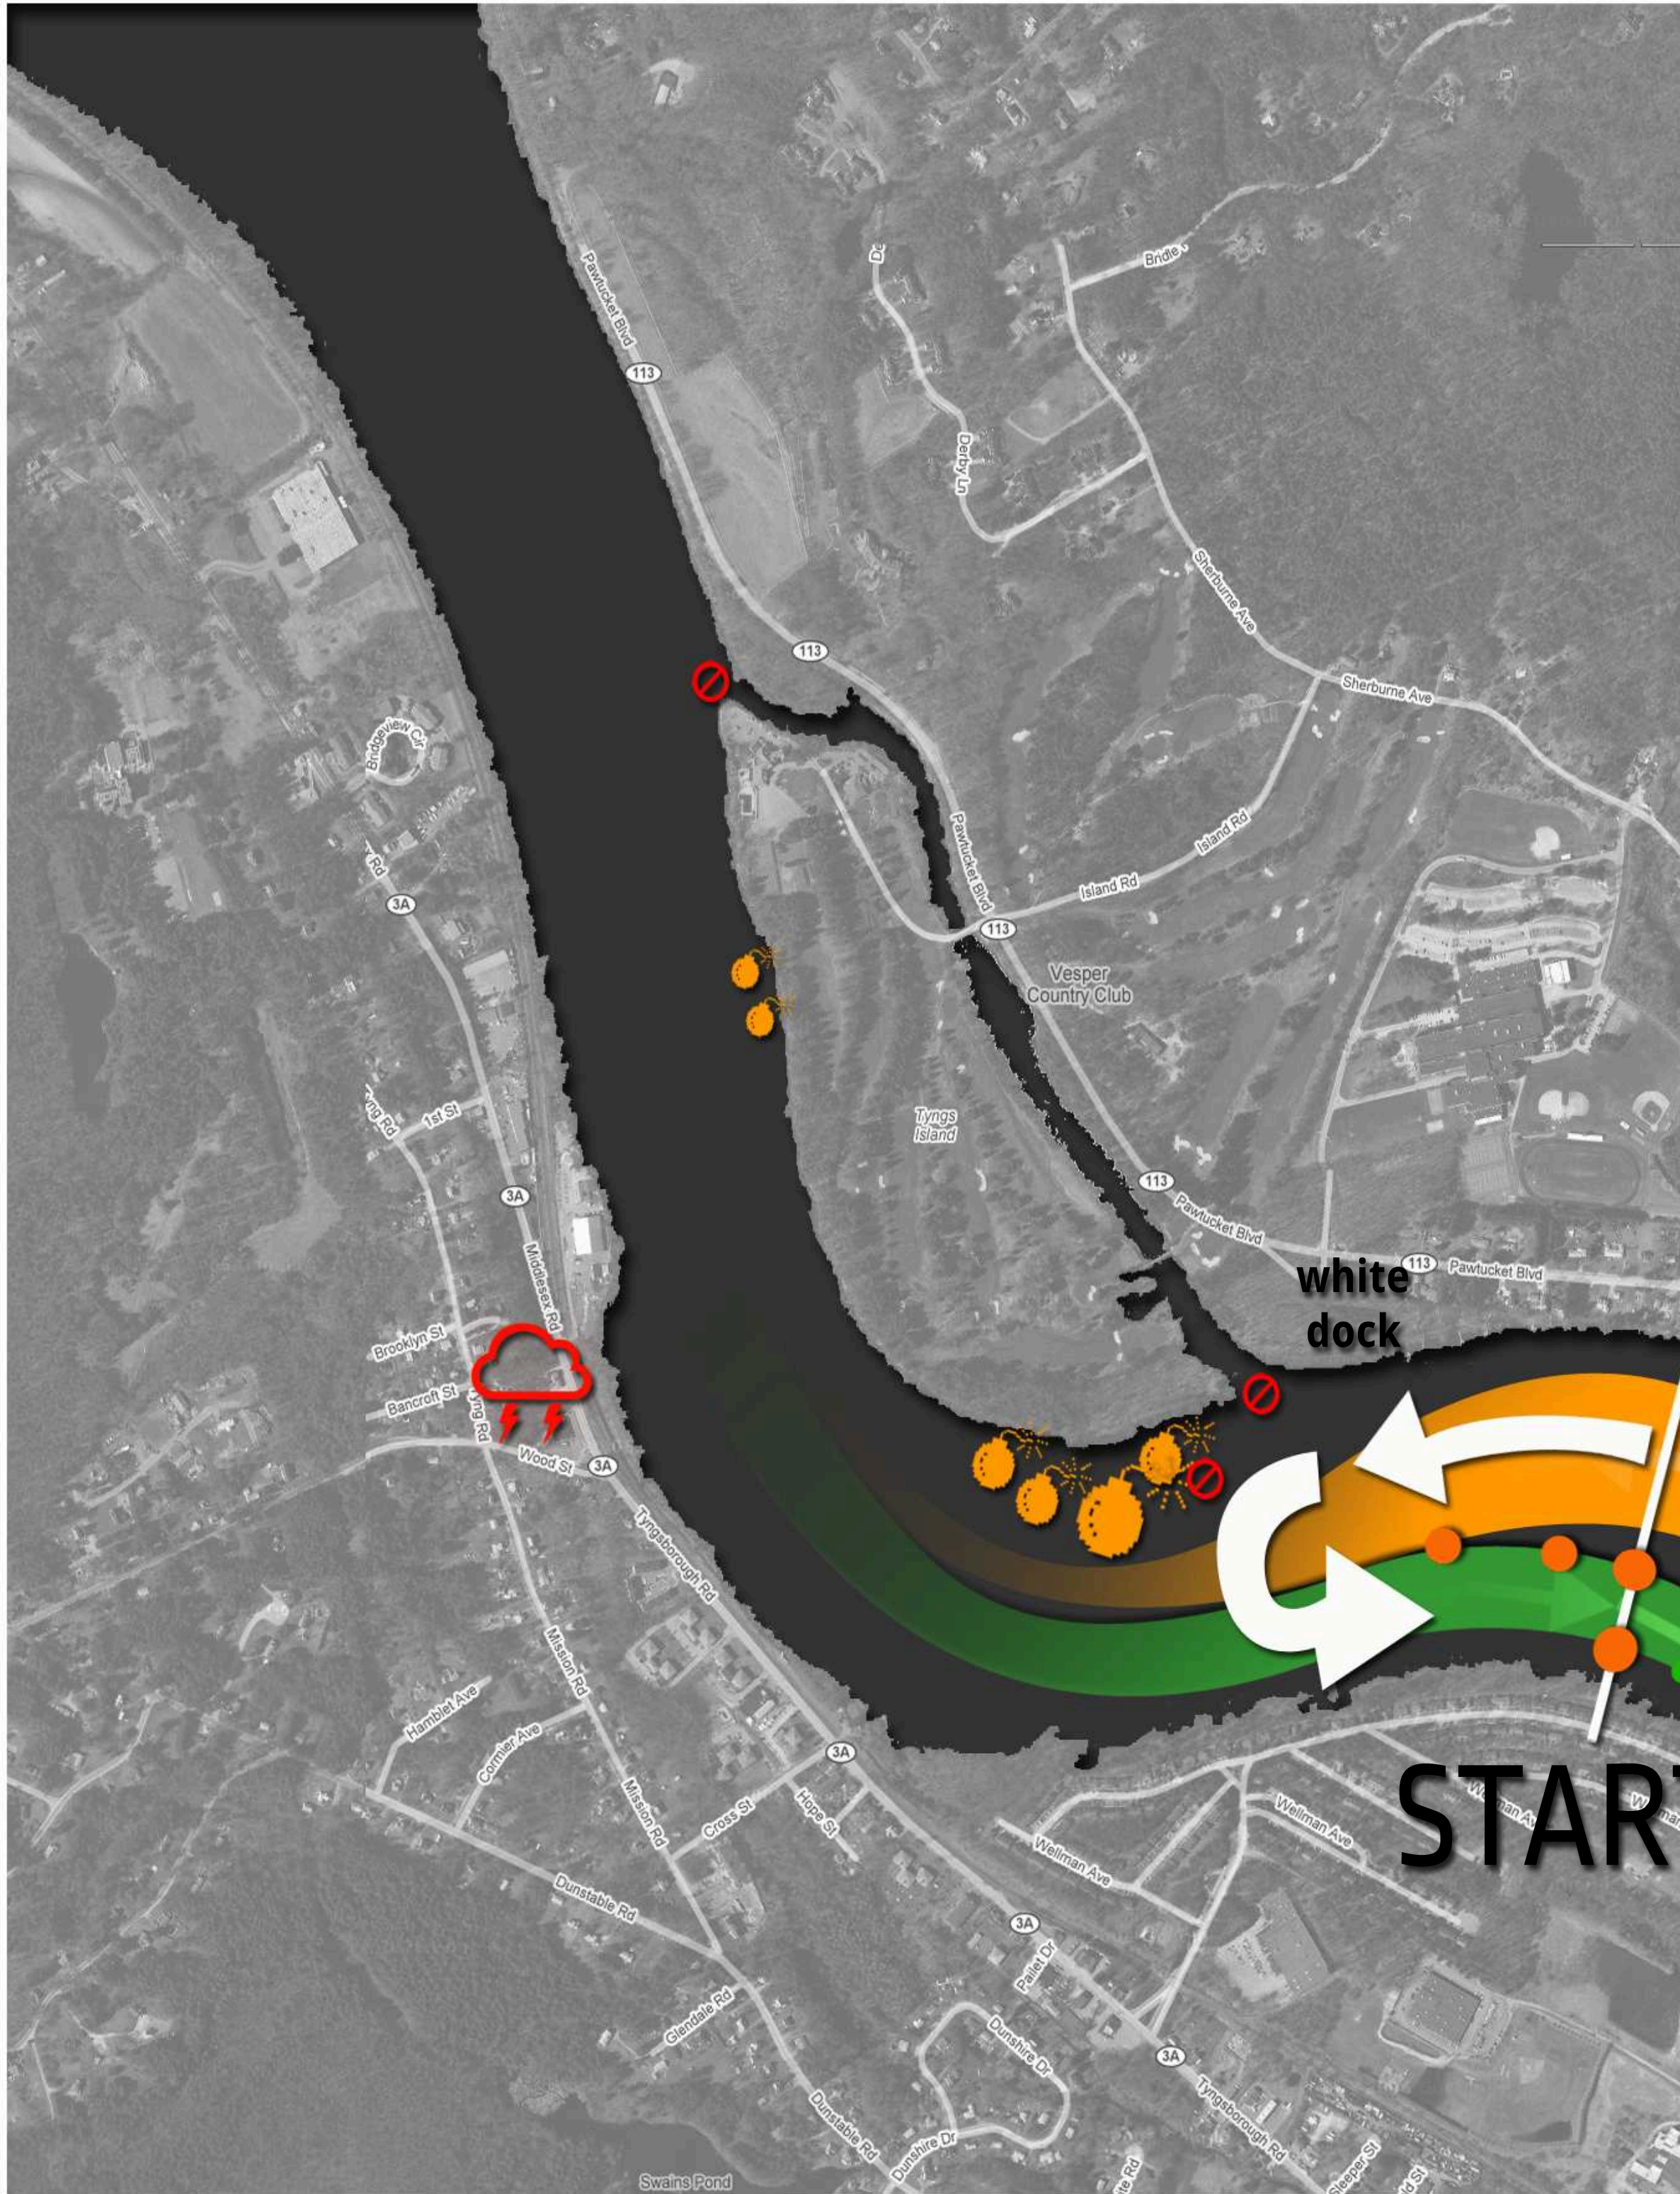

Textile River Regatta

on the Merrimac River, Lowell, Massachusetts
at the UMass Lowell Bellegarde Boathouse
www.TextileRiverRegatta.org

- Race Lanes - Right of Way. Arrows are approx. 200m long.
- Travel Lanes - Yield to Race and obey normal traffic rules
- Return Lanes - Yield to Race and Travel lanes
- Safe travel, obey traffic rules and marshals
- Don't be a hero
- Hazards, fixed river features
- Weather Evacuation Zone

The Textile River Regatta is presented by the Lowell Rowing Regatta Association, the Merrimac River Rowing Association, and the support of UMass Lowell Crew, Lowell High School Crew, and the Friends of UML Crew.