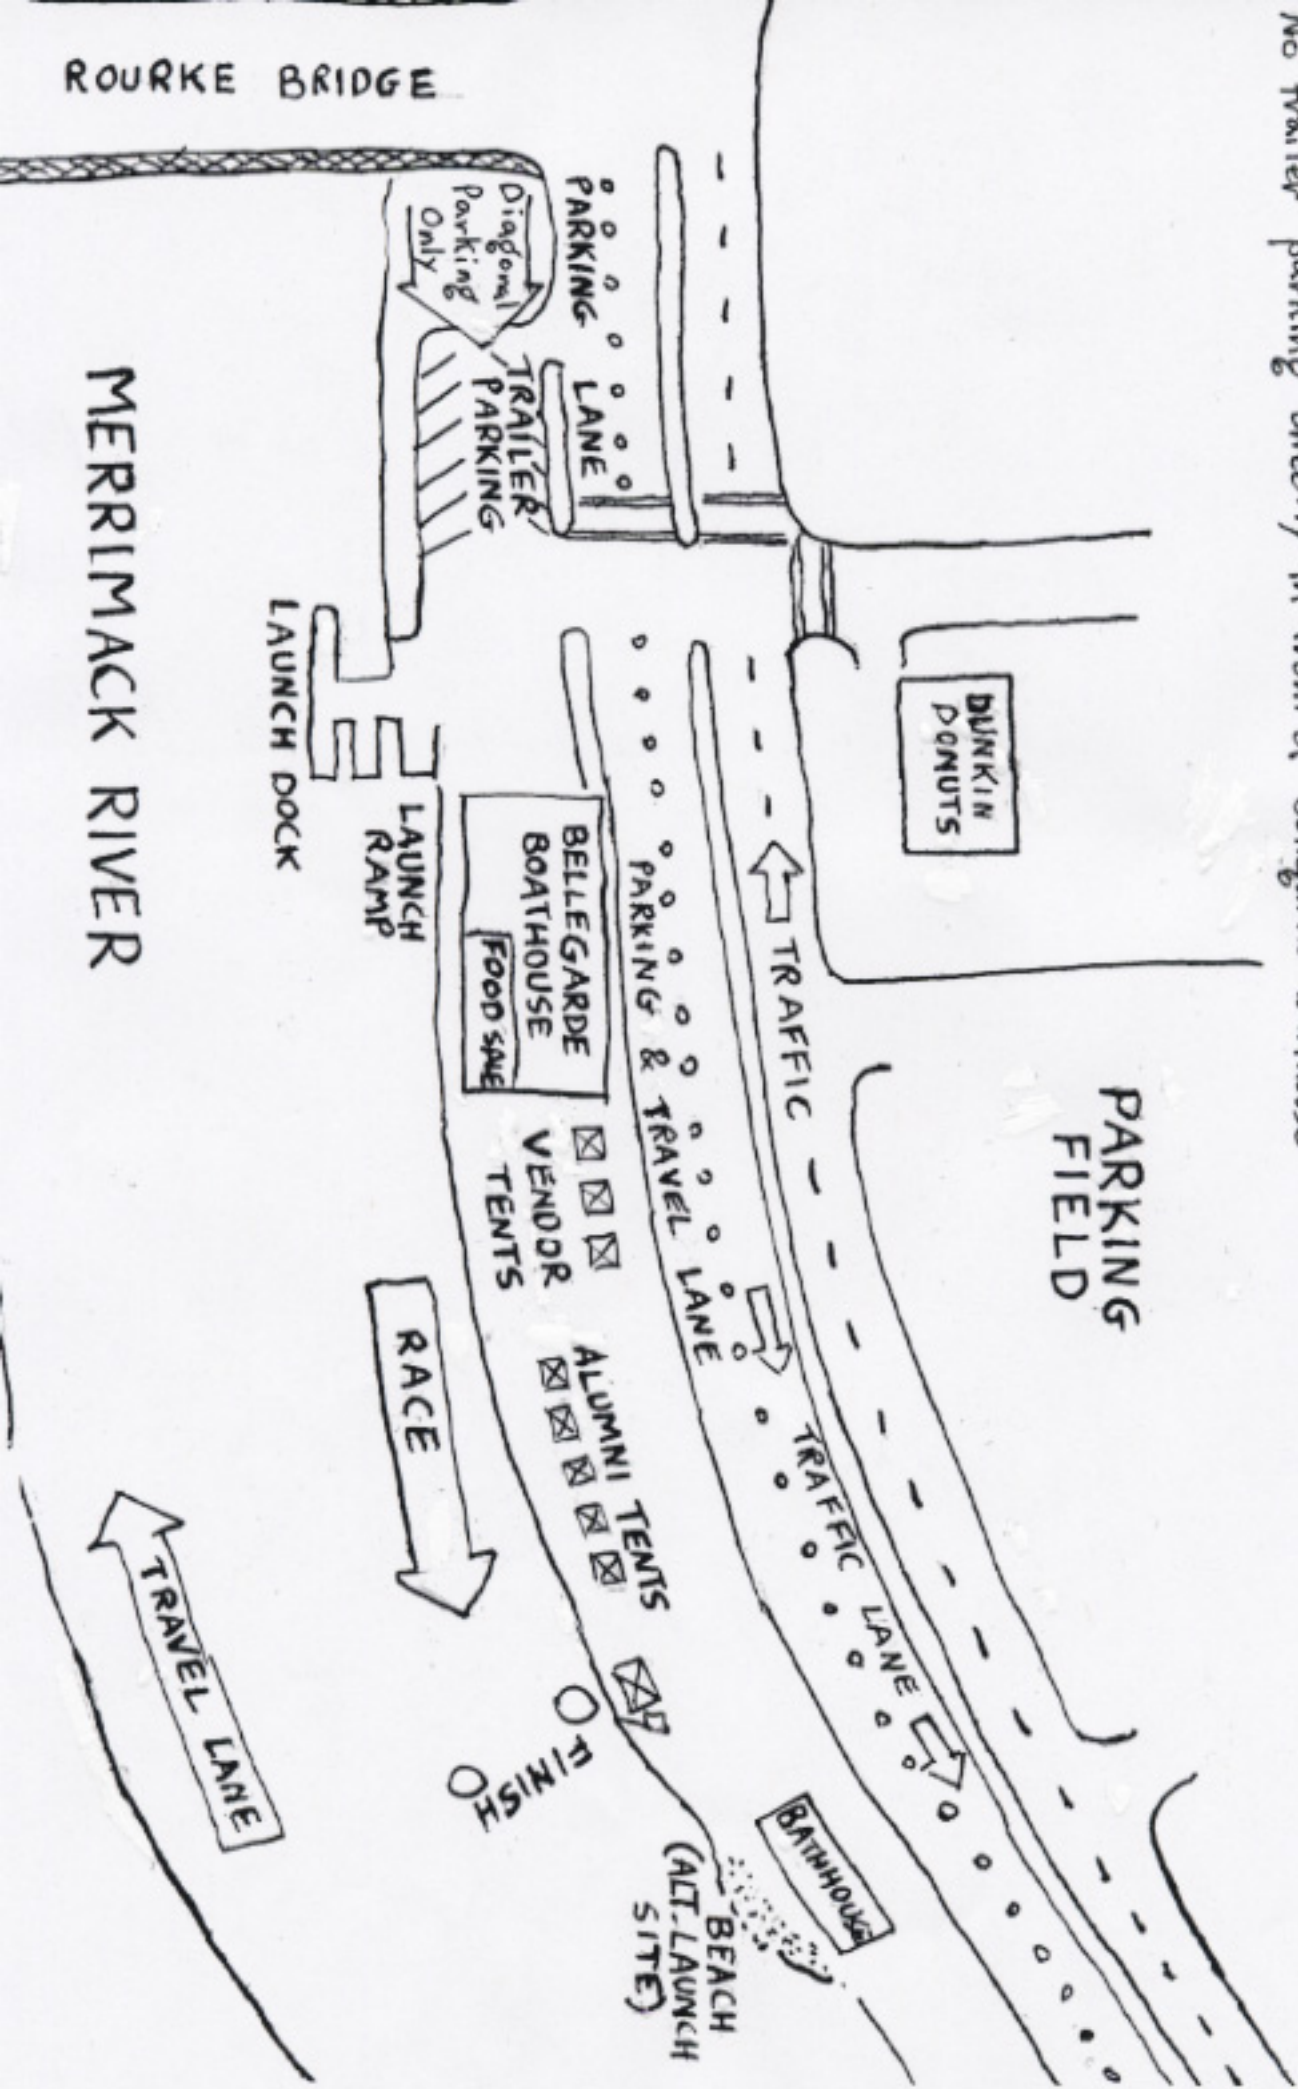

# Textile River Regatta

No trailer parking on the North side of the Road (Pawtucket Blvd.)  
No trailer parking directly in front of Bellegarde Boathouse

ROURKE BRIDGE

MERRIMACK RIVER

PARKING FIELD

DUNKIN DONUTS

TRAFFIC

TRAFFIC LANE

PARKING & TRAVEL LANE

BELLEGARDE BOATHOUSE  
FOOD SALE

VENDOR TENTS

ALUMNI TENTS

RACE

FINISH

BATHHOUSE

BEACH (ALT-LAUNCH SITE)

LAUNCH RAMP

LAUNCH DOCK

PARKING LANE

TRAILER PARKING

Diagonal Parking Only