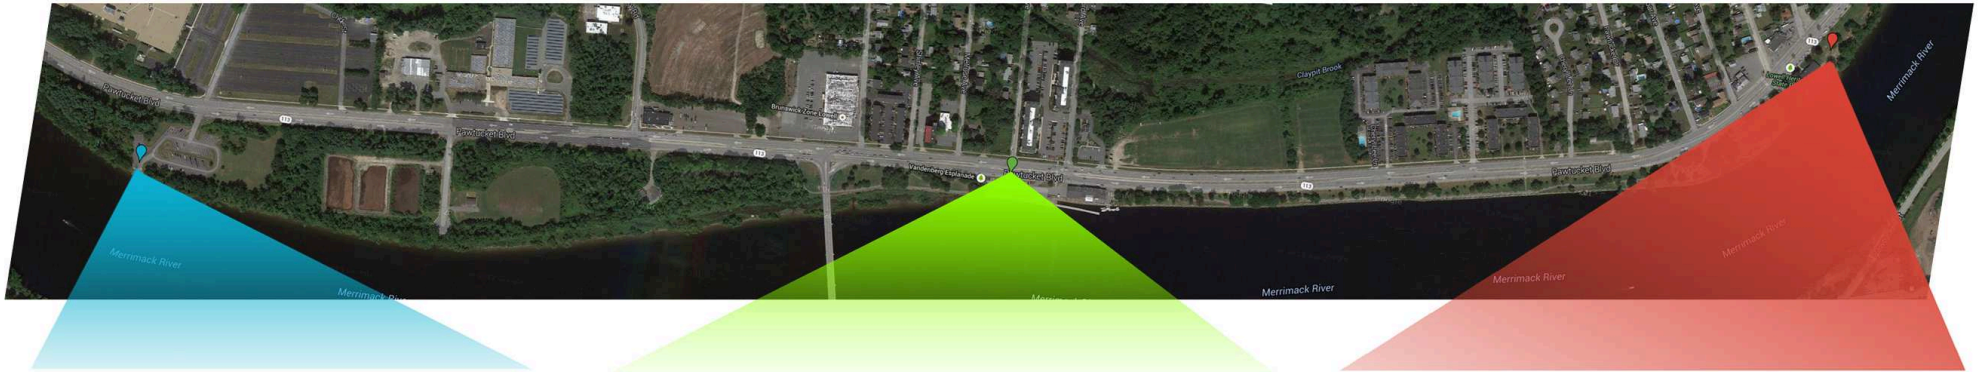

### SDAFL

- ▷ Singles, Doubles and Fours
- ▷ No Eights
- ▷ Floating Docks, 60' long
- ▷ 3/4 mile from Boathouse
- ▷ Launch BOW FIRST
- ▷ Staffed

### Boathouse

- ▷ Main Docks, 180' long
- ▷ High capacity, Aggressive Traffic Control
- ▷ Three queues. Not four. Three.
- ▷ Launch STERN FIRST
- ▷ Staffed

### Beach

- ▷ Bubble Docks and Wet Launch
- ▷ All Boat Classes
- ▷ 3/4 mile from Boathouse
- ▷ Launch BOW FIRST
- ▷ Staffed