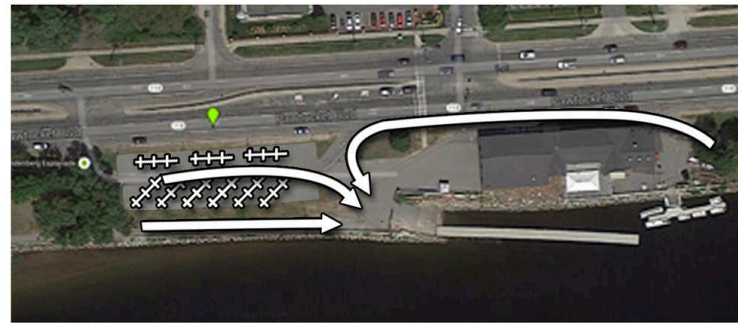

### SDAFL

- ▷ Singles, Doubles and Fours
- ▷ No Eights
- ▷ Floating Docks, 60' long
- ▷ 3/4 mile from Boathouse
- ▷ Launch BOW FIRST
- ▷ Staffed

### Boathouse

- ▷ Main Docks, 180' long
- ▷ High capacity, Aggressive Traffic Control
- ▷ Three queues. Not four. Three.
- ▷ Launch STERN FIRST
- ▷ Staffed