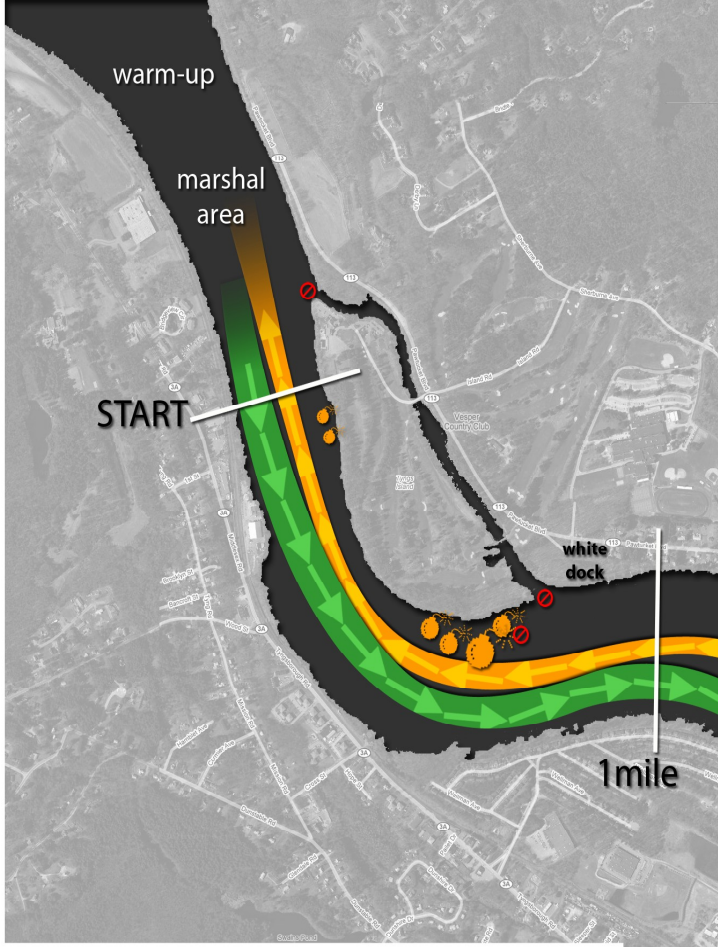

Textile River Regatta

on the Merrimac River, Lowell, Massachusetts

at the Bellegarde Boathouse

home of MRRA, UMass/Lowell Crew and LHS Crew. Owned and operated by UMass/Lowell

www.TextileRiverRegatta.org

- Race Lanes - Right of Way. Arrows are approx. 200m long.
- Travel Lanes - Yield to Race and obey normal traffic rules
- Return Lanes - Yield to Race and Travel lanes
- Safe travel, obey traffic rules and marshals
- Don't be a hero
- Hazards, fixed river features

The TRR is presented by
the Merrimac River Rowing Association
with the support of
UMass/Lowell Crew,
Lowell High School Crew
and the Friends of UML Crew