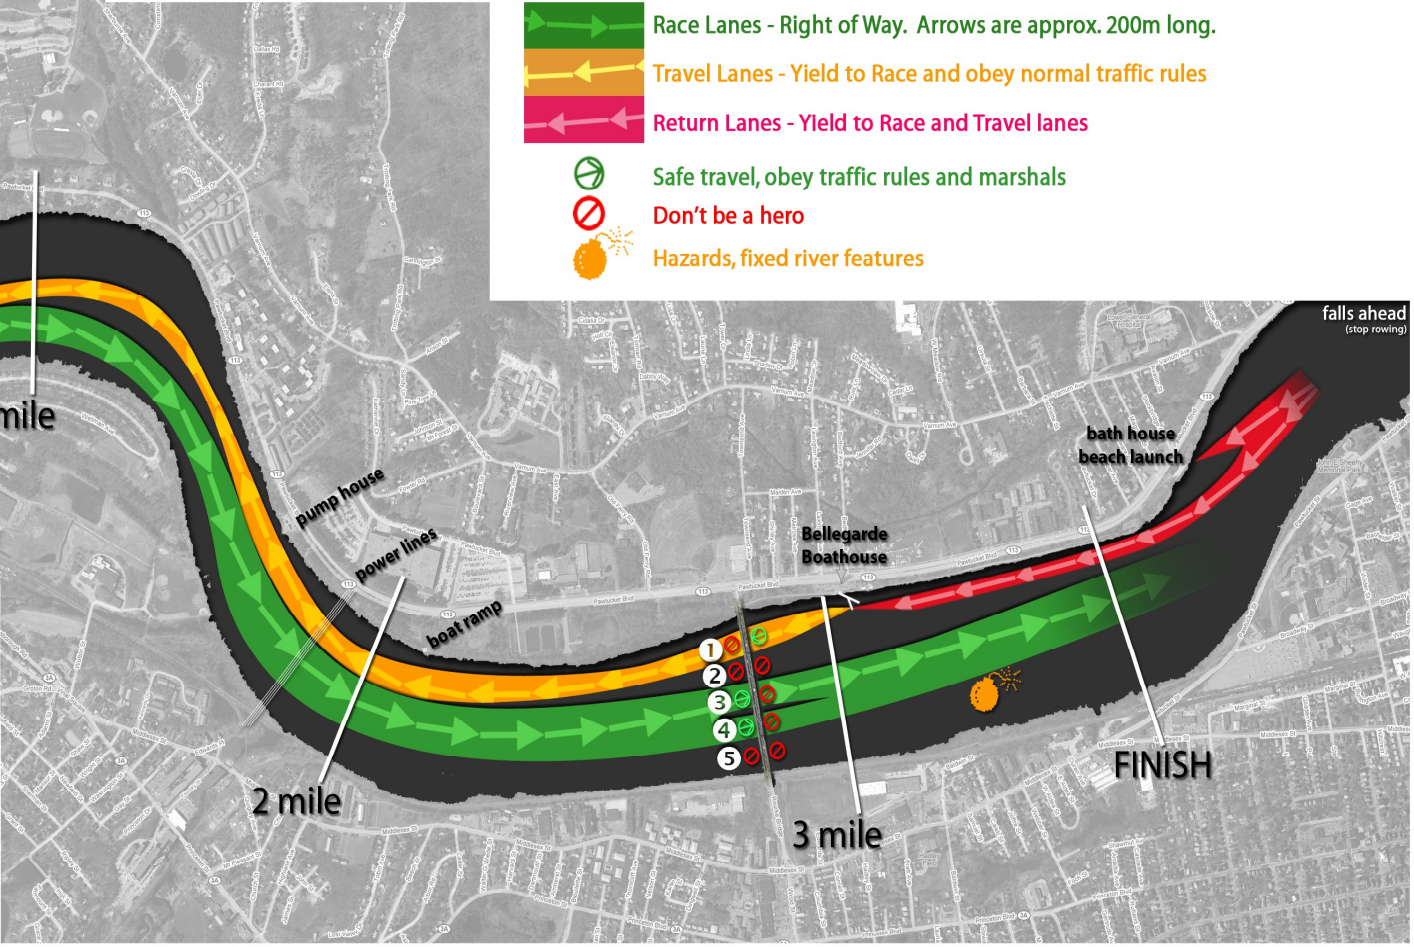

Textile River Regatta

on the Merrimac River, Lowell, Massachusetts

at the Bellegarde Boathouse

home of MRRA, UMass/Lowell Crew and LHS Crew. Owned and operated by UMass/Lowell

www.TextileRiverRegatta.org

- Race Lanes - Right of Way. Arrows are approx. 200m long.
- Travel Lanes - Yield to Race and obey normal traffic rules
- Return Lanes - Yield to Race and Travel lanes
- Safe travel, obey traffic rules and marshals
- Don't be a hero
- Hazards, fixed river features

The TRR is presented by
the Merrimac River Rowing Association
with the support of
UMass/Lowell Crew,
Lowell High School Crew
and the Friends of UML Crew